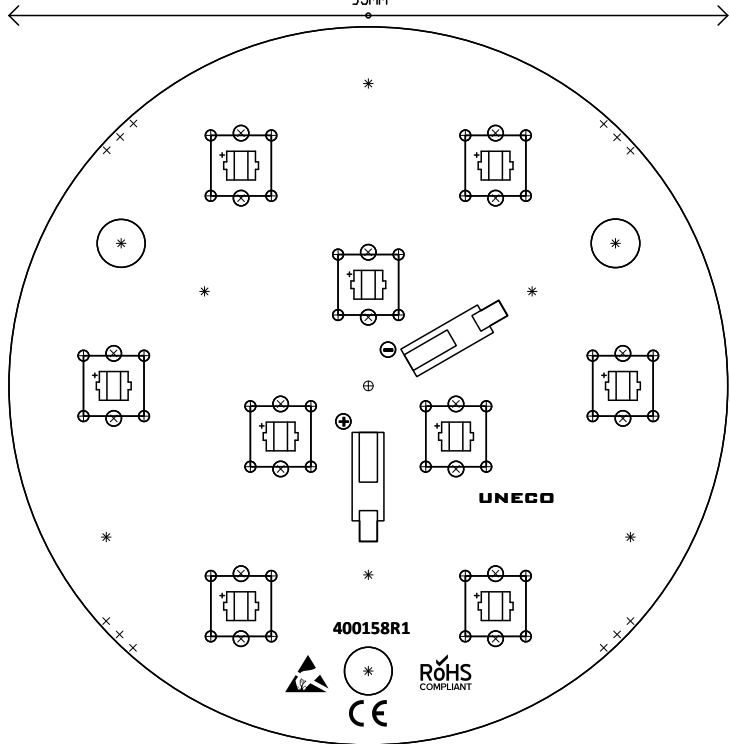

95mm

SYM	SIZE	PLATED	QTY
+	1.2mm	YES	36
X	2mm	YES	30
*	3.2mm	YES	9
⊕	6mm	YES	1