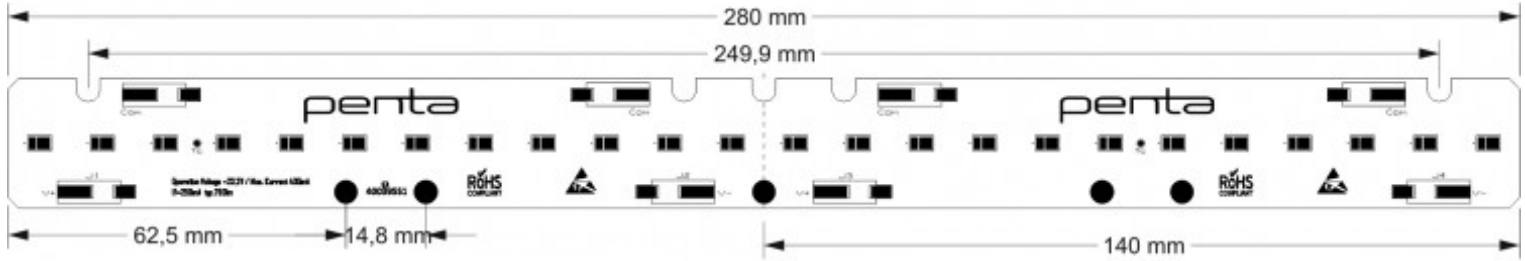

## Product Features

- High efficiency 160lm/W
- High color rendering index CRI>80
- Color range White(2700...6500K)
- Beam Angle :120°
- Self-cooling (no additional heat sink required)
- Type of protection :IP00
- Life time(L70B50) >50.000 h, at Tc=55°C
- MOQ:10/pcs

## Application Areas

- Decorative Lighting
- Industrial Lighting
- Office lighting

General Specifications	
Operation Voltage	~24V
Module Driver Type	Constant Current
LED Package	2835

Technical Specifications	
Length(mm)	560
Width(mm)	24
PCB Thickness(mm)	1,6
PCB Material	FR4

Electrical Specifications	
Series	8
Parallel	3
Total LED Quantity	24

Connections Data	
Wire size	0,2-0,75mm <sup>2</sup> (24-18 AWG)
Terminal Strip Length	7,5-8,5mm
Connection type	Poke-in connector

Operating conditions and characteristics	
Operating Temperature range	-20 ~ 50°C
Storage Temperature	-20 ~ 80°C